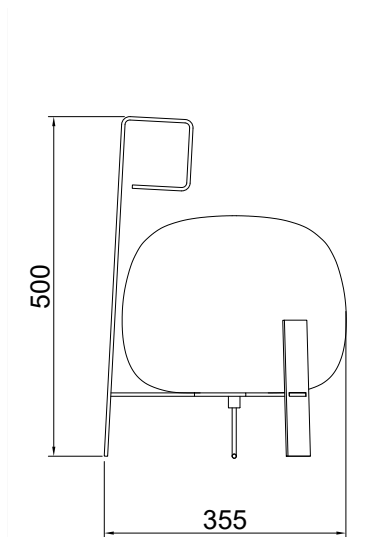

HIND RABII

LIGHTING STUDIO

OASIS

Design by Chiamonte Marin Studio, 2021

STRUCTURE		
		
Uva nera	Rosa	Champagne

Glass		
		
Peach	Sfumato	Fumé

Mounting	Floor	Dimmable	No (outdoor) - Yes (indoor)	Marking	CE IP54 F
Environment	Outdoor (IP54) or indoor (IP20)	Source	Included	Weight	7kgs
Lampshade	Blown glass		G9 led bulb 2700K 400lm	Cord lenght	5m (outdoor) 3m (indoor)
Frame	Powder coated steel	Voltage	220-250V		